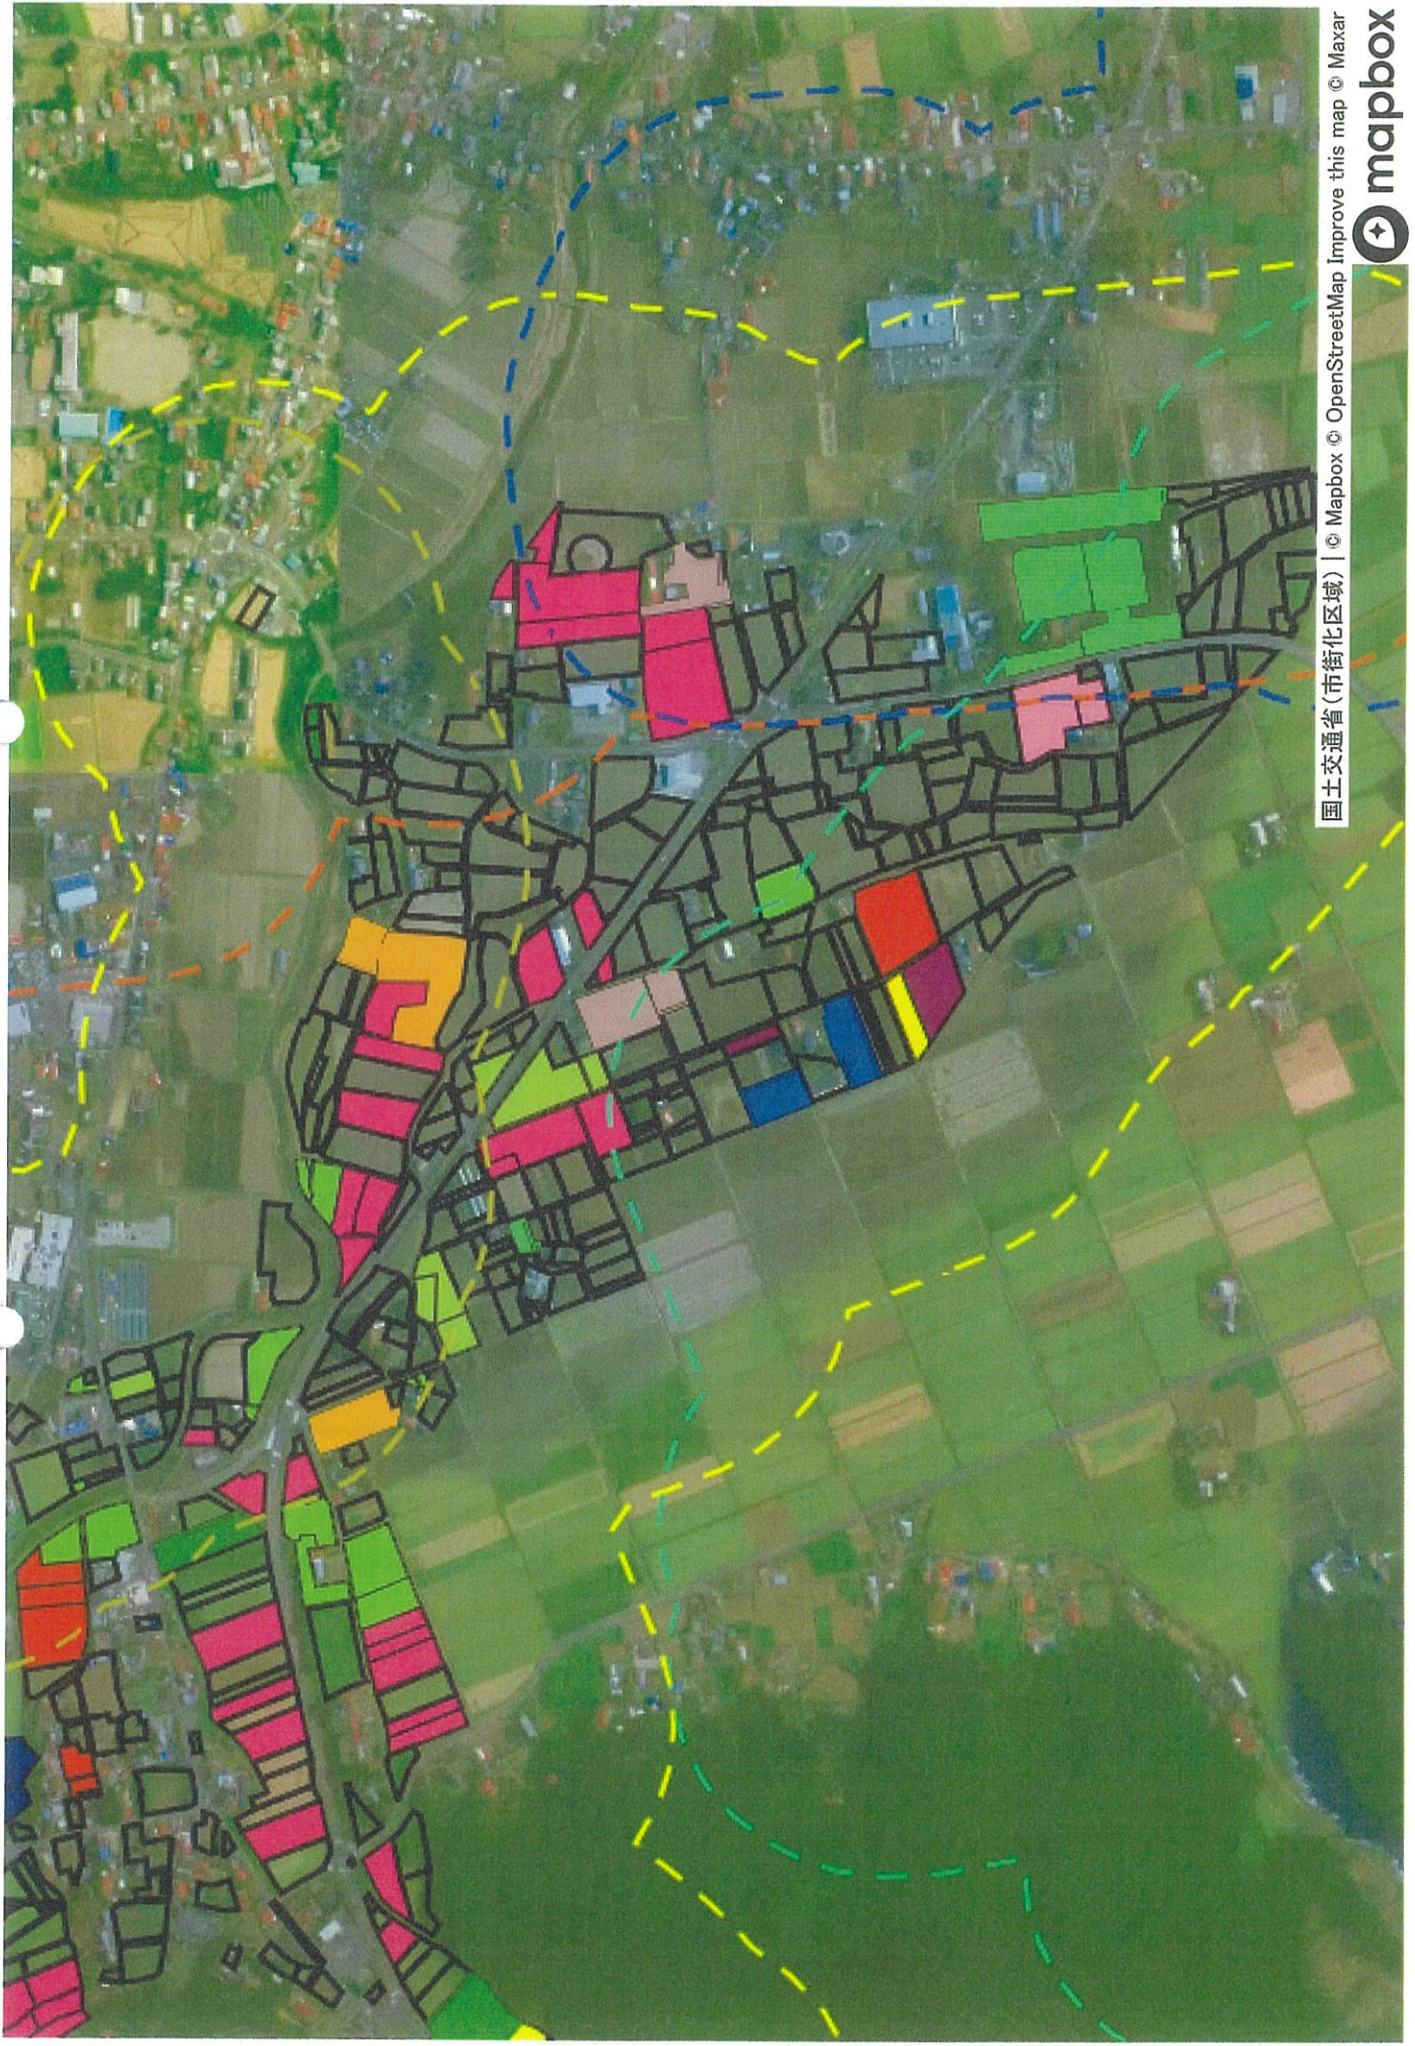

目標地図

2.10

国土交通省(市街化区域) | © Mapbox © OpenStreetMap Improve this map © Maxar  mapbox

1 : 8764

国土交通省 (市街化区域) | © Mapbox © OpenStreetMap Improve this map © Maxar

国土交通省(市街化区域) | © Mapbox © OpenStreetMap Improve this map © Maxar

国土交通省(市街化区域) | © Mapbox © OpenStreetMap. Improve this map © Maxar

国土交通省(市街化区域) | © Mapbox © OpenStreetMap Improve this map © Maxar

国土交通省(市街化区域) | © Mapbox © OpenStreetMap Improve this map © Maxar