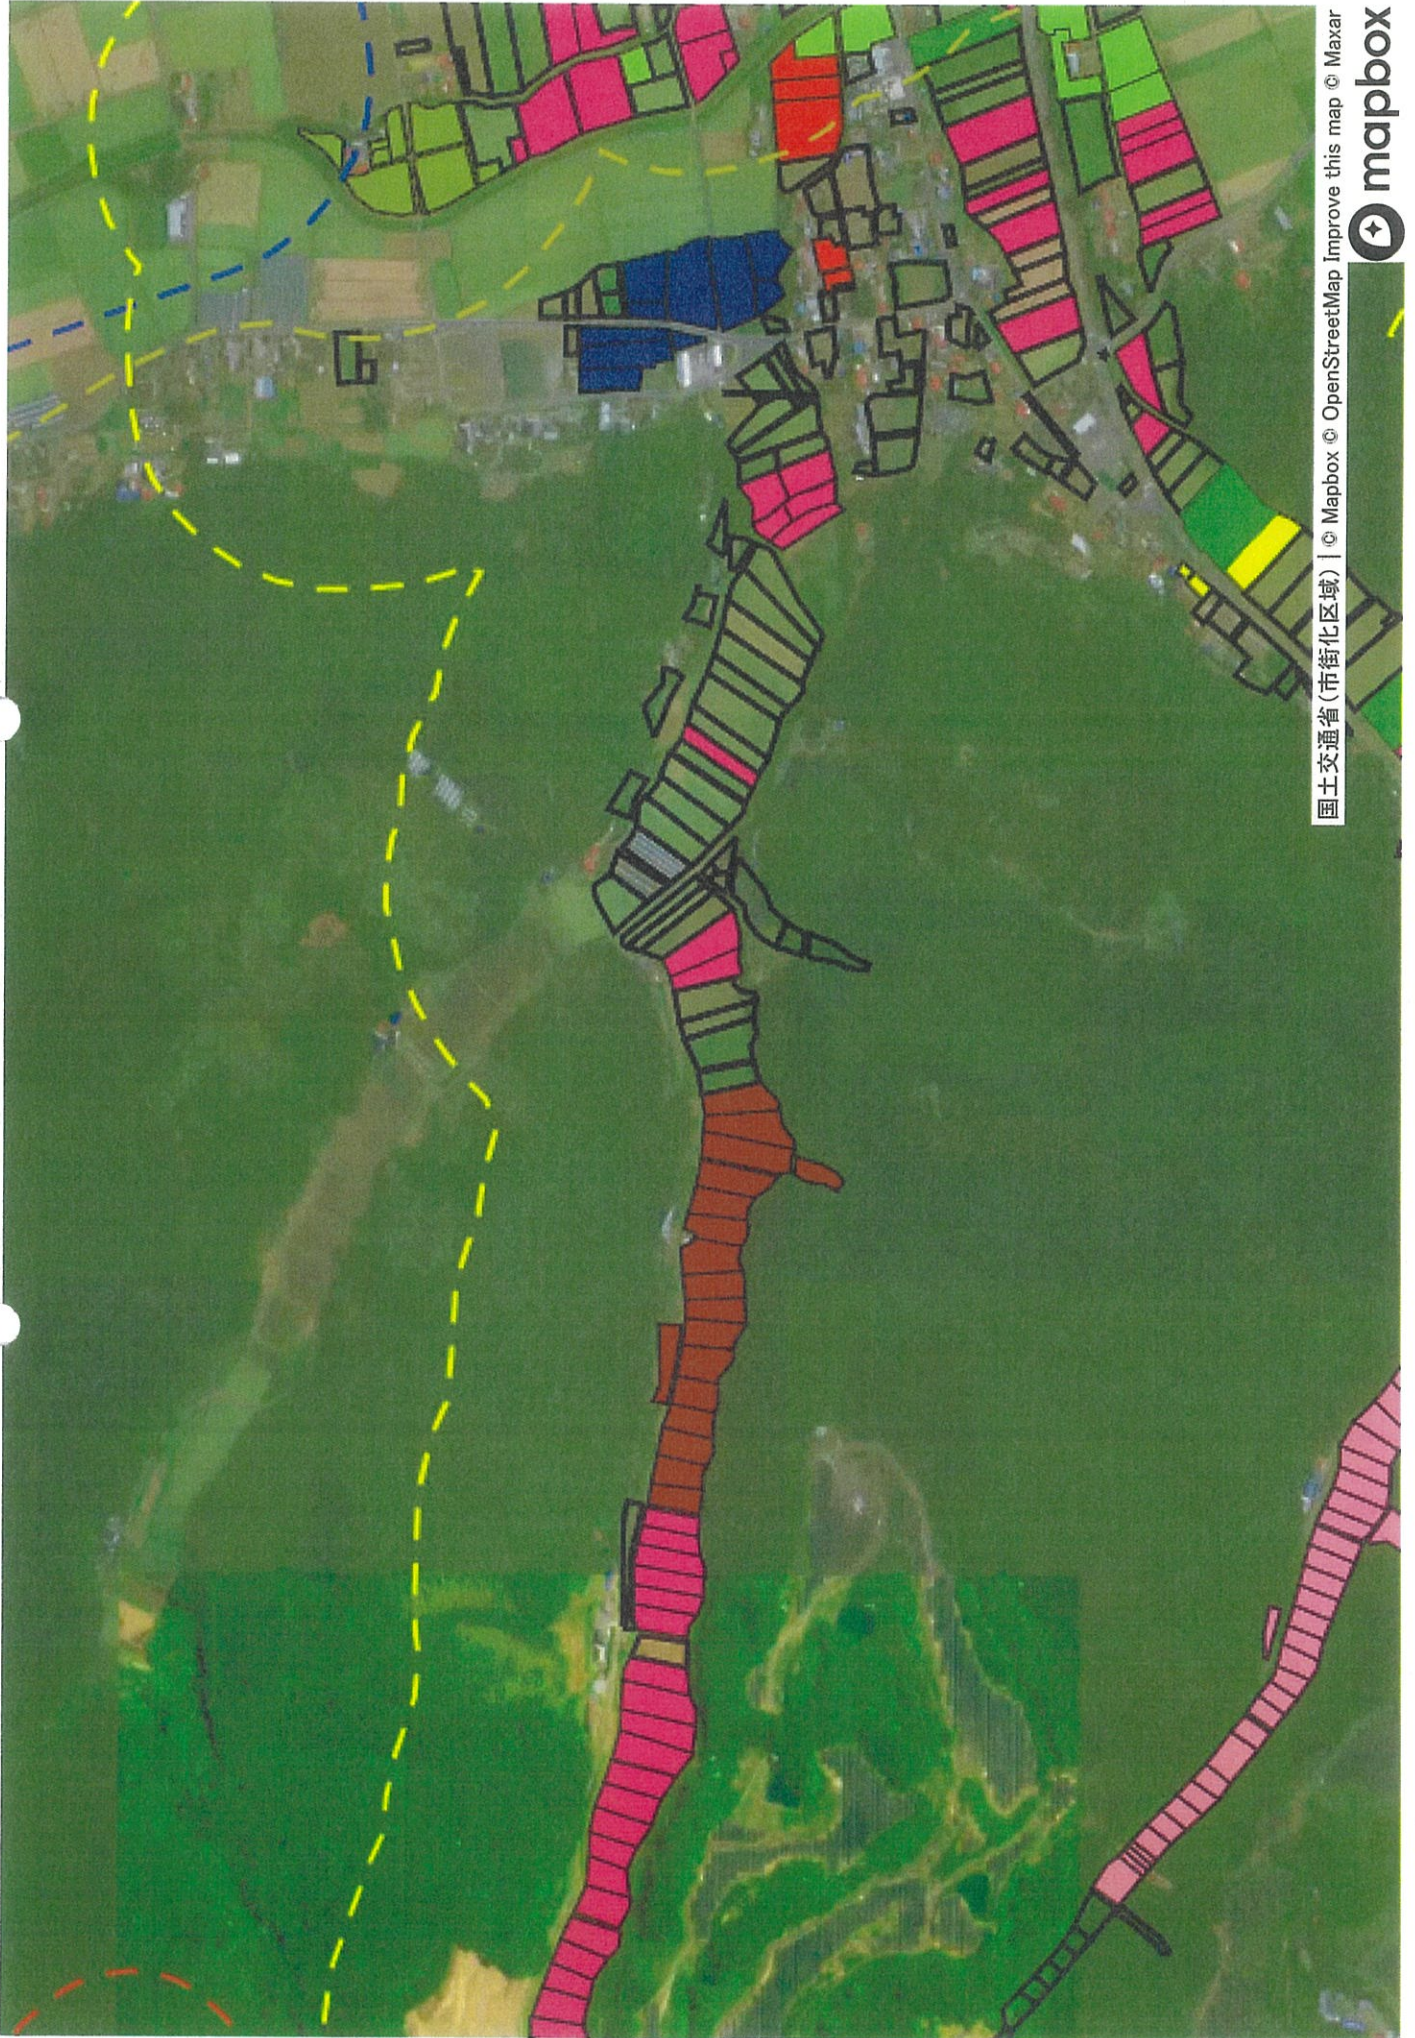

目標地図

2.10

国土交通省(市街化区域) | © Mapbox © OpenStreetMap Improve this map © Maxar  mapbox

1 : 8764

国土交通省 (市街化区域) | © Mapbox © OpenStreetMap Improve this map © Maxar

国土交通省(市街化区域) | © Mapbox © OpenStreetMap Improve this map © Maxar

国土交通省(市街化区域) | © Mapbox © OpenStreetMap. Improve this map © Maxar

国土交通省(市街化区域) | © Mapbox © OpenStreetMap Improve this map © Maxar

国土交通省(市街化区域) | © Mapbox © OpenStreetMap Improve this map © Maxar