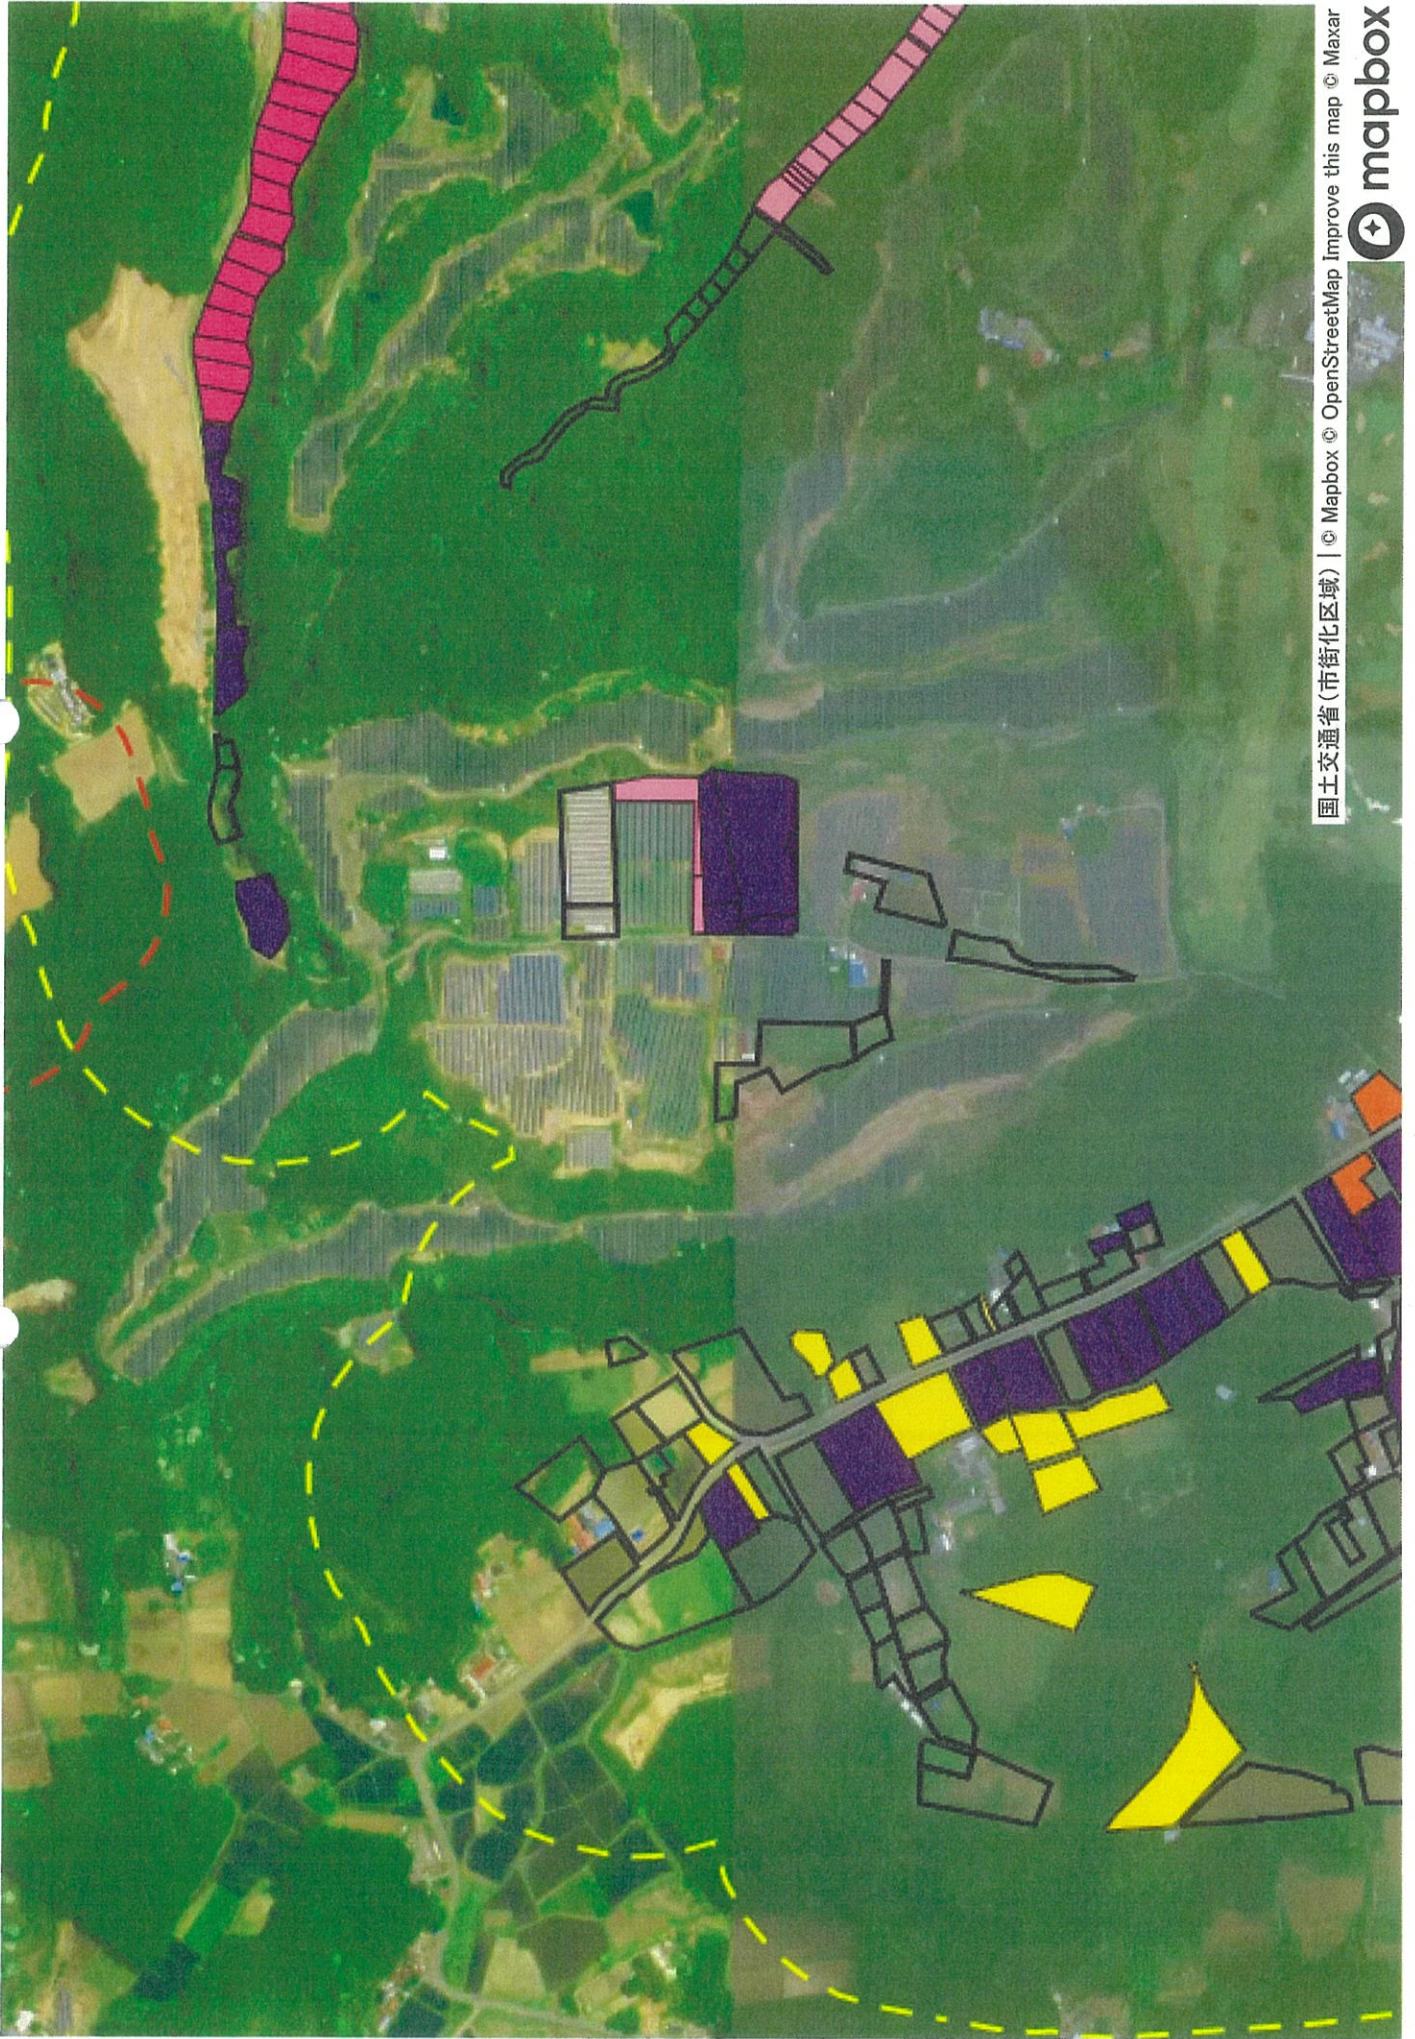

目標地図

2.10

国土交通省(市街化区域) | © Mapbox © OpenStreetMap Improve this map © Maxar  mapbox

1 : 8764

国土交通省 (市街化区域) | © Mapbox © OpenStreetMap Improve this map © Maxar

国土交通省(市街化区域) | © Mapbox © OpenStreetMap Improve this map © Maxar

国土交通省(市街化区域) | © Mapbox © OpenStreetMap. Improve this map © Maxar

国土交通省(市街化区域) | © Mapbox © OpenStreetMap Improve this map © Maxar

国土交通省(市街化区域) | © Mapbox © OpenStreetMap Improve this map © Maxar