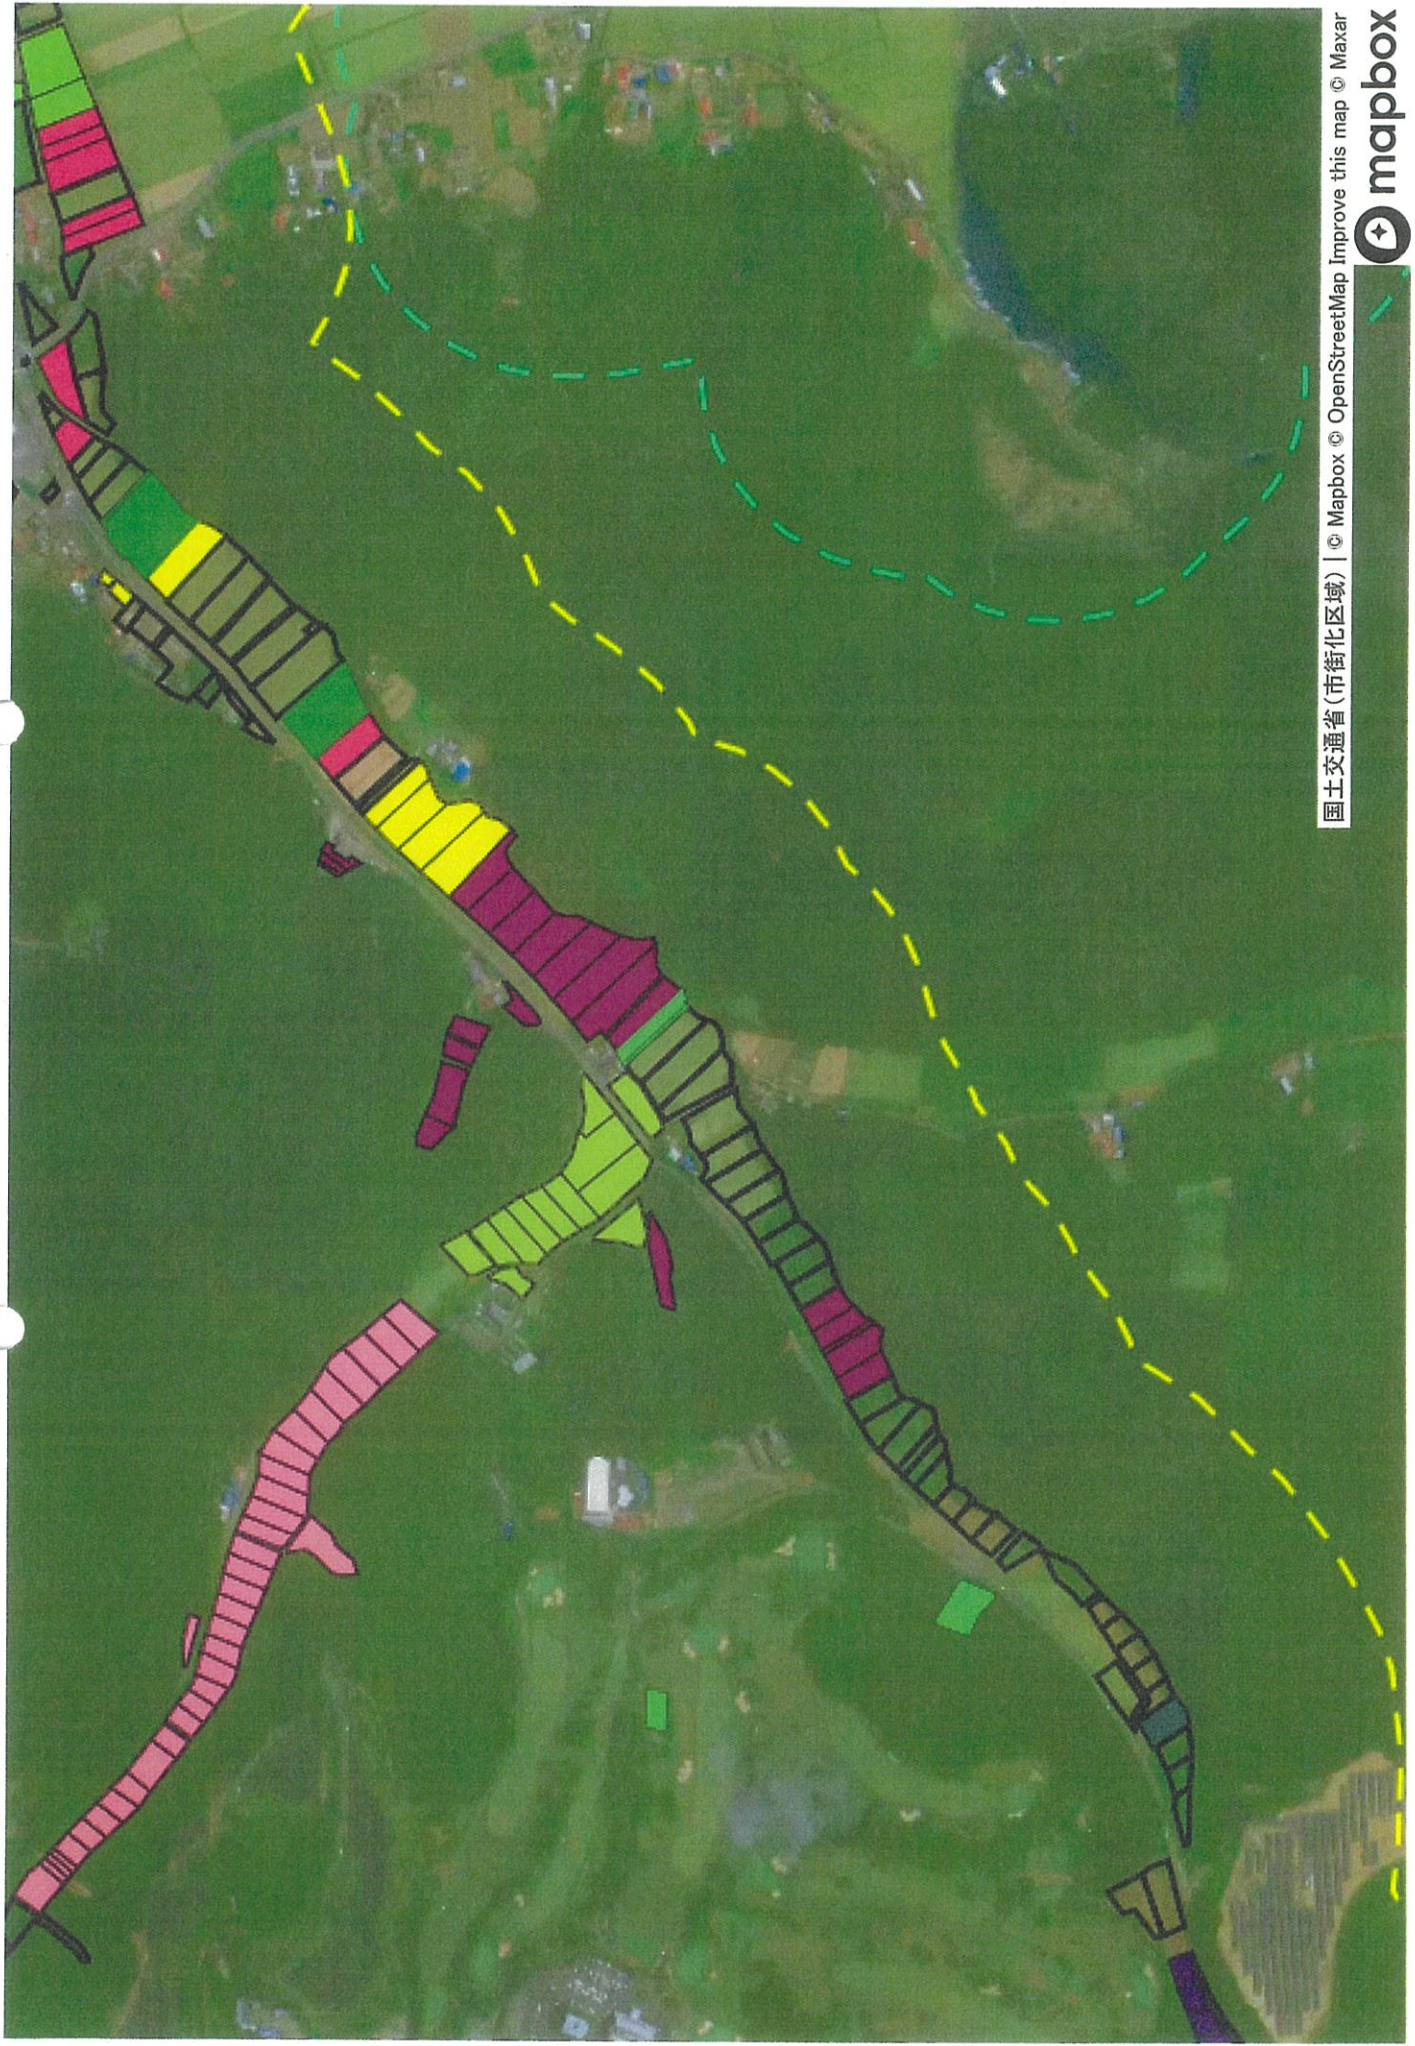

目標地図

2.10

国土交通省(市街化区域) | © Mapbox © OpenStreetMap Improve this map © Maxar  mapbox

1 : 8764

国土交通省 (市街化区域) | © Mapbox © OpenStreetMap Improve this map © Maxar

国土交通省(市街化区域) | © Mapbox © OpenStreetMap Improve this map © Maxar

国土交通省(市街化区域) | © Mapbox © OpenStreetMap. Improve this map © Maxar

国土交通省(市街化区域) | © Mapbox © OpenStreetMap Improve this map © Maxar

国土交通省(市街化区域) | © Mapbox © OpenStreetMap Improve this map © Maxar