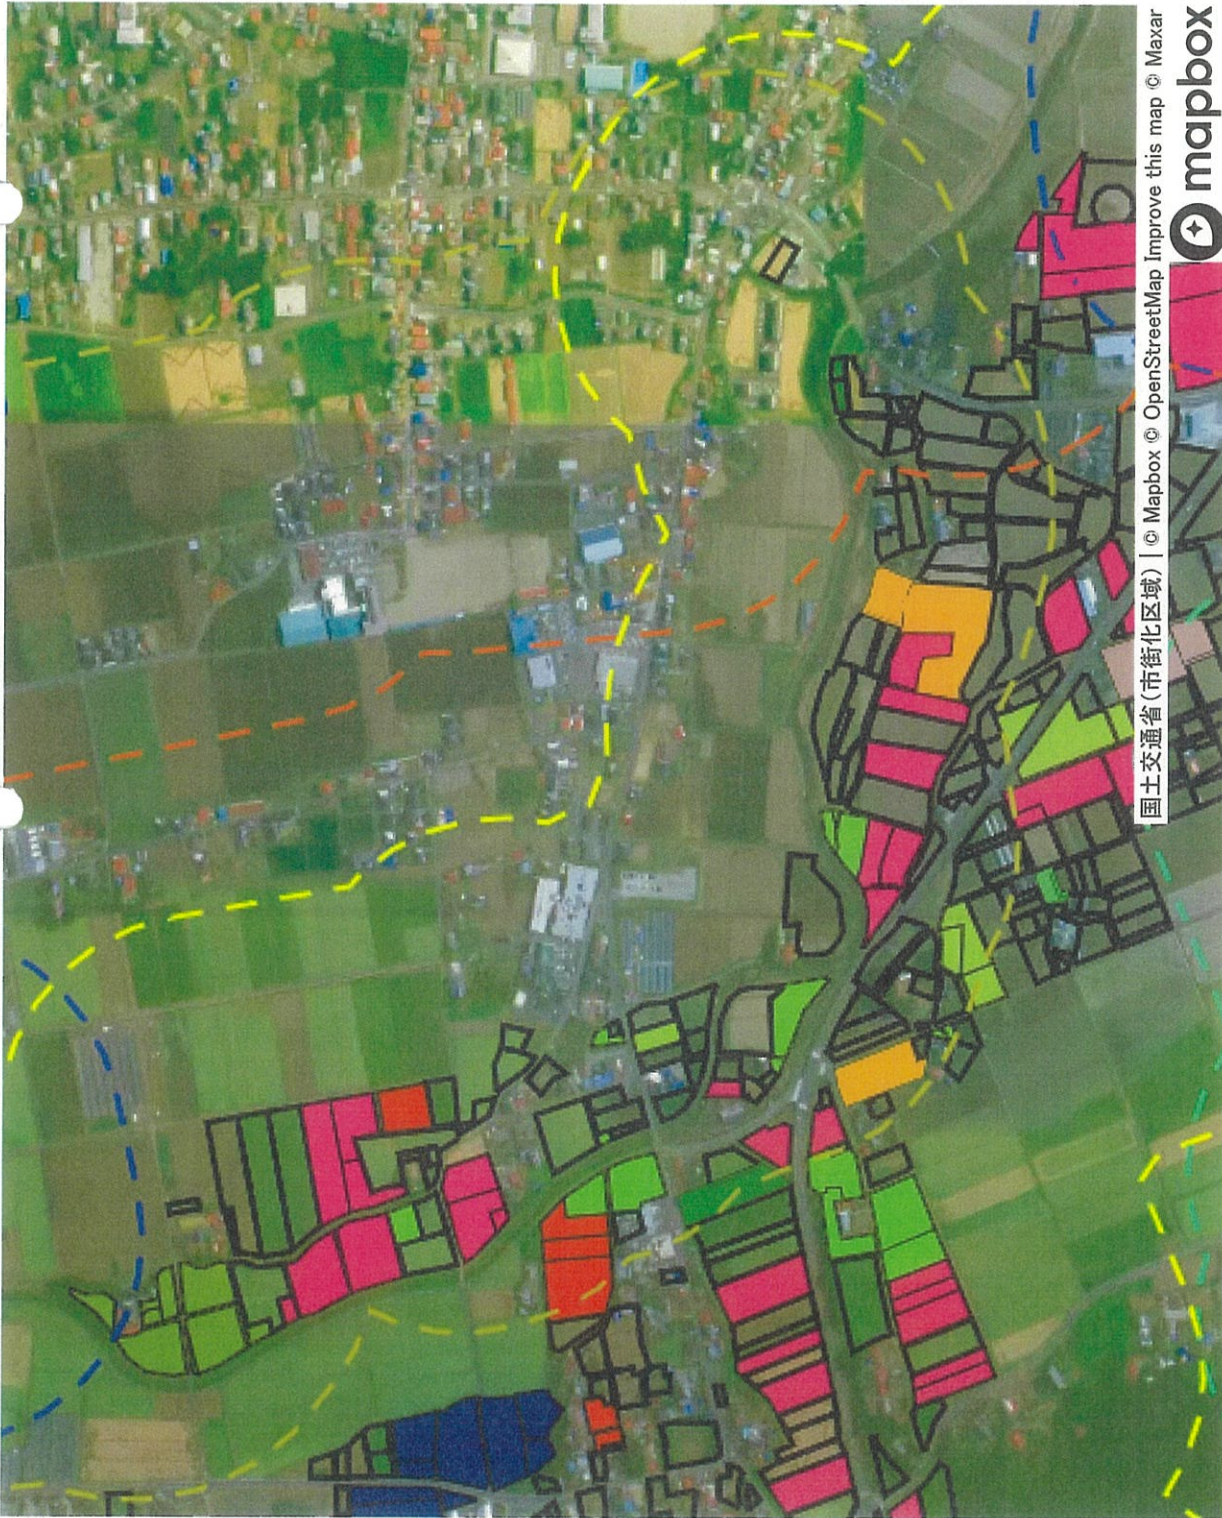

目標地図

2.10

国土交通省(市街化区域) | © Mapbox © OpenStreetMap Improve this map © Maxar  mapbox

1 : 8764

国土交通省 (市街化区域) | © Mapbox © OpenStreetMap Improve this map © Maxar

国土交通省(市街化区域) | © Mapbox © OpenStreetMap Improve this map © Maxar

国土交通省(市街化区域) | © Mapbox © OpenStreetMap. Improve this map © Maxar

国土交通省(市街化区域) | © Mapbox © OpenStreetMap Improve this map © Maxar

国土交通省(市街化区域) | © Mapbox © OpenStreetMap Improve this map © Maxar