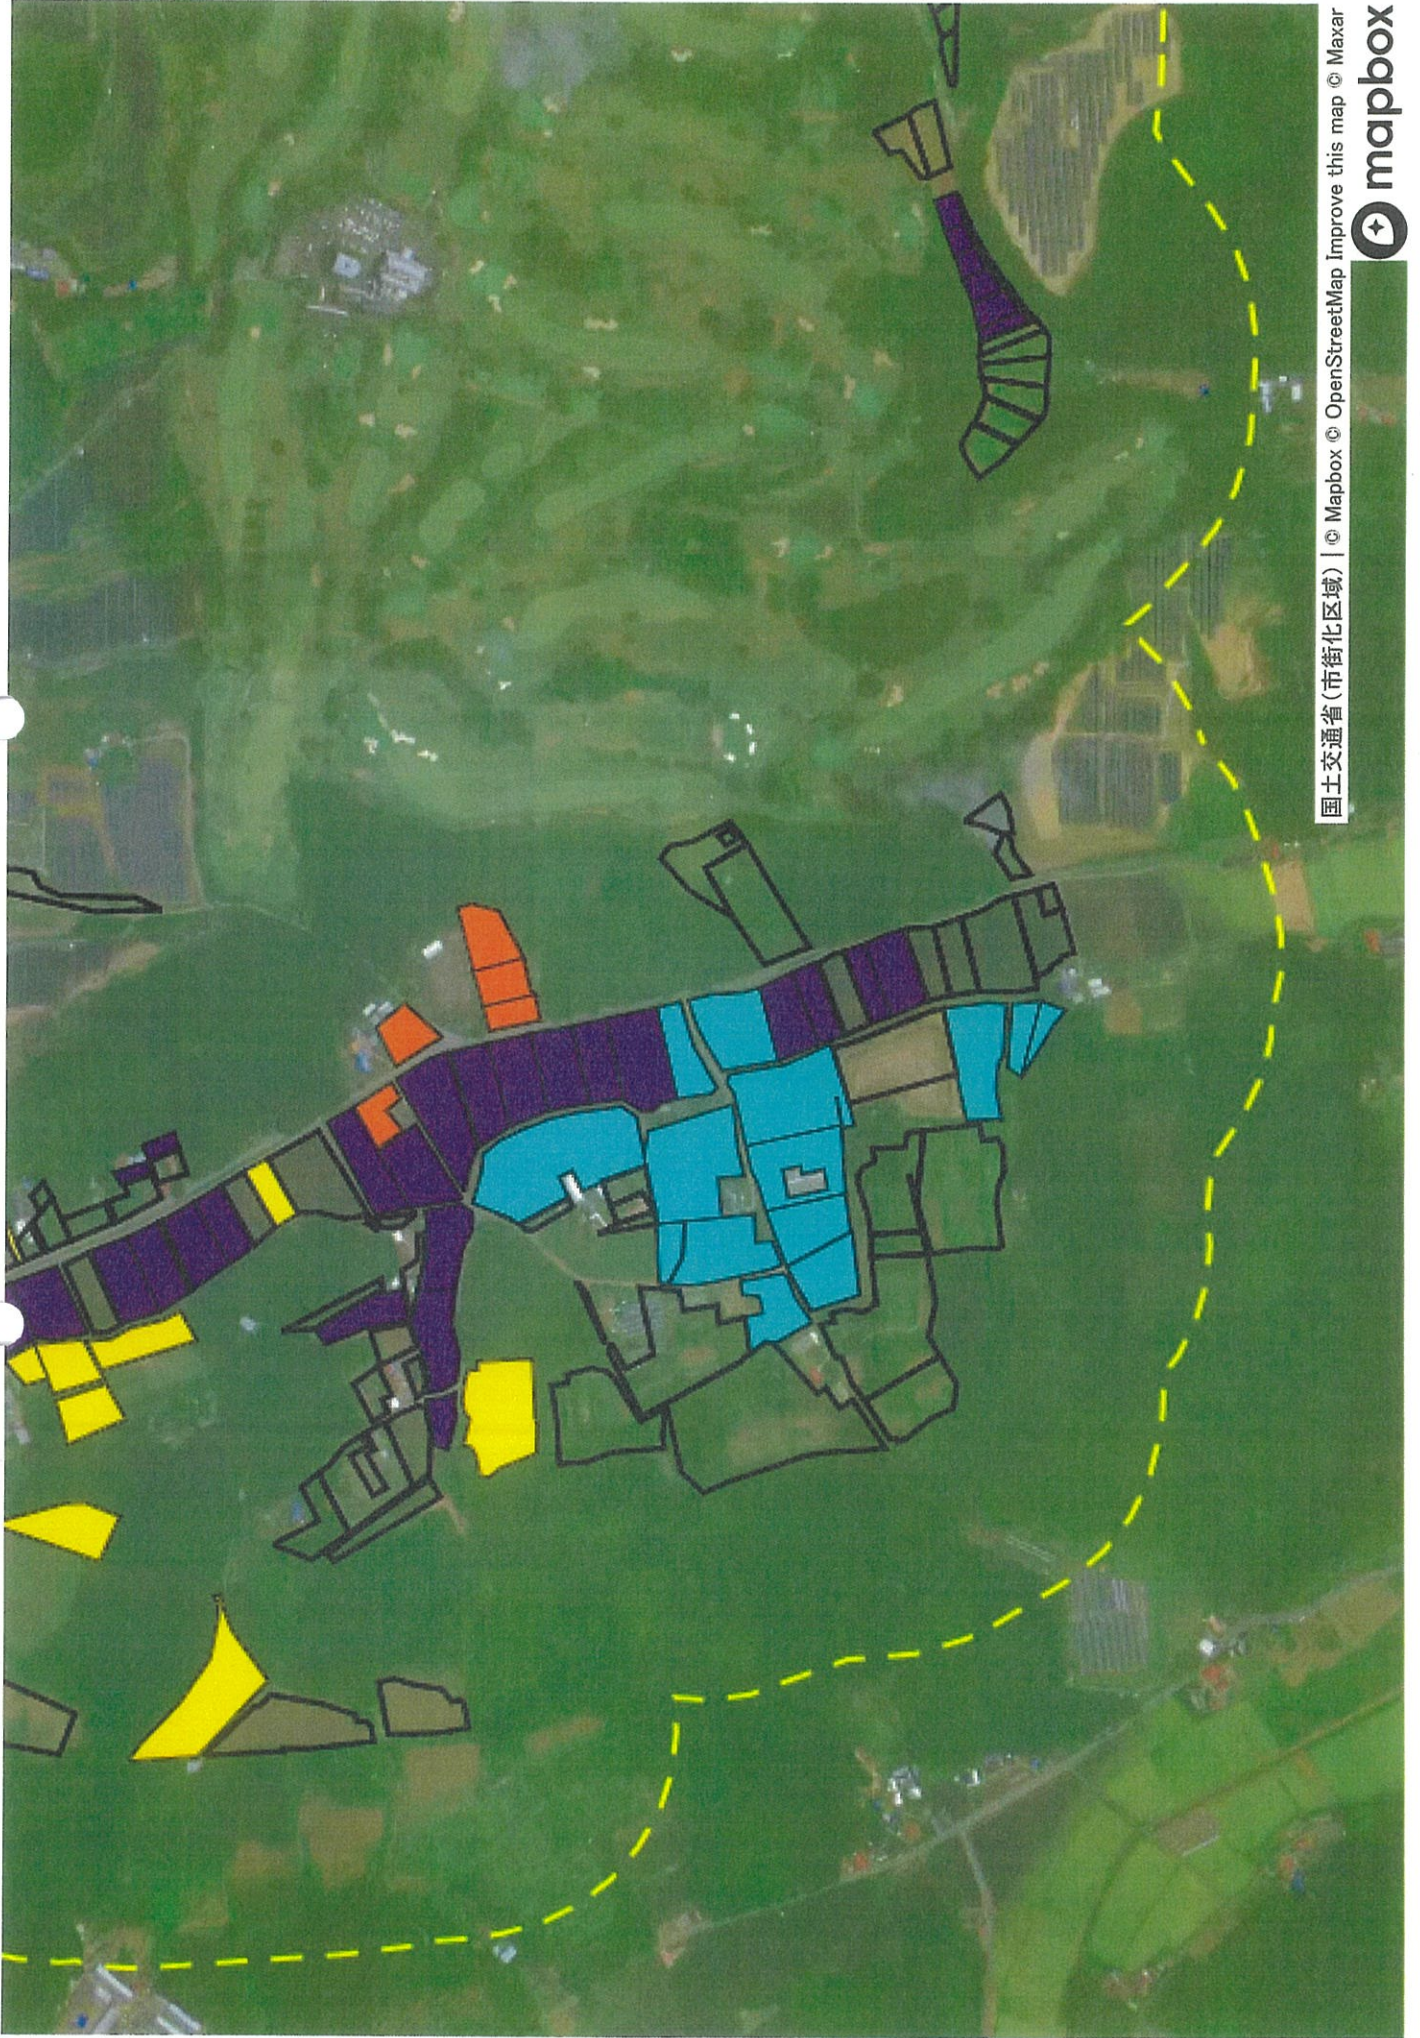

目標地図

2.10

国土交通省(市街化区域) | © Mapbox © OpenStreetMap Improve this map © Maxar  mapbox

1 : 8764

国土交通省 (市街化区域) | © Mapbox © OpenStreetMap Improve this map © Maxar

国土交通省(市街化区域) | © Mapbox © OpenStreetMap Improve this map © Maxar

国土交通省(市街化区域) | © Mapbox © OpenStreetMap. Improve this map © Maxar

国土交通省(市街化区域) | © Mapbox © OpenStreetMap Improve this map © Maxar

国土交通省(市街化区域) | © Mapbox © OpenStreetMap Improve this map © Maxar