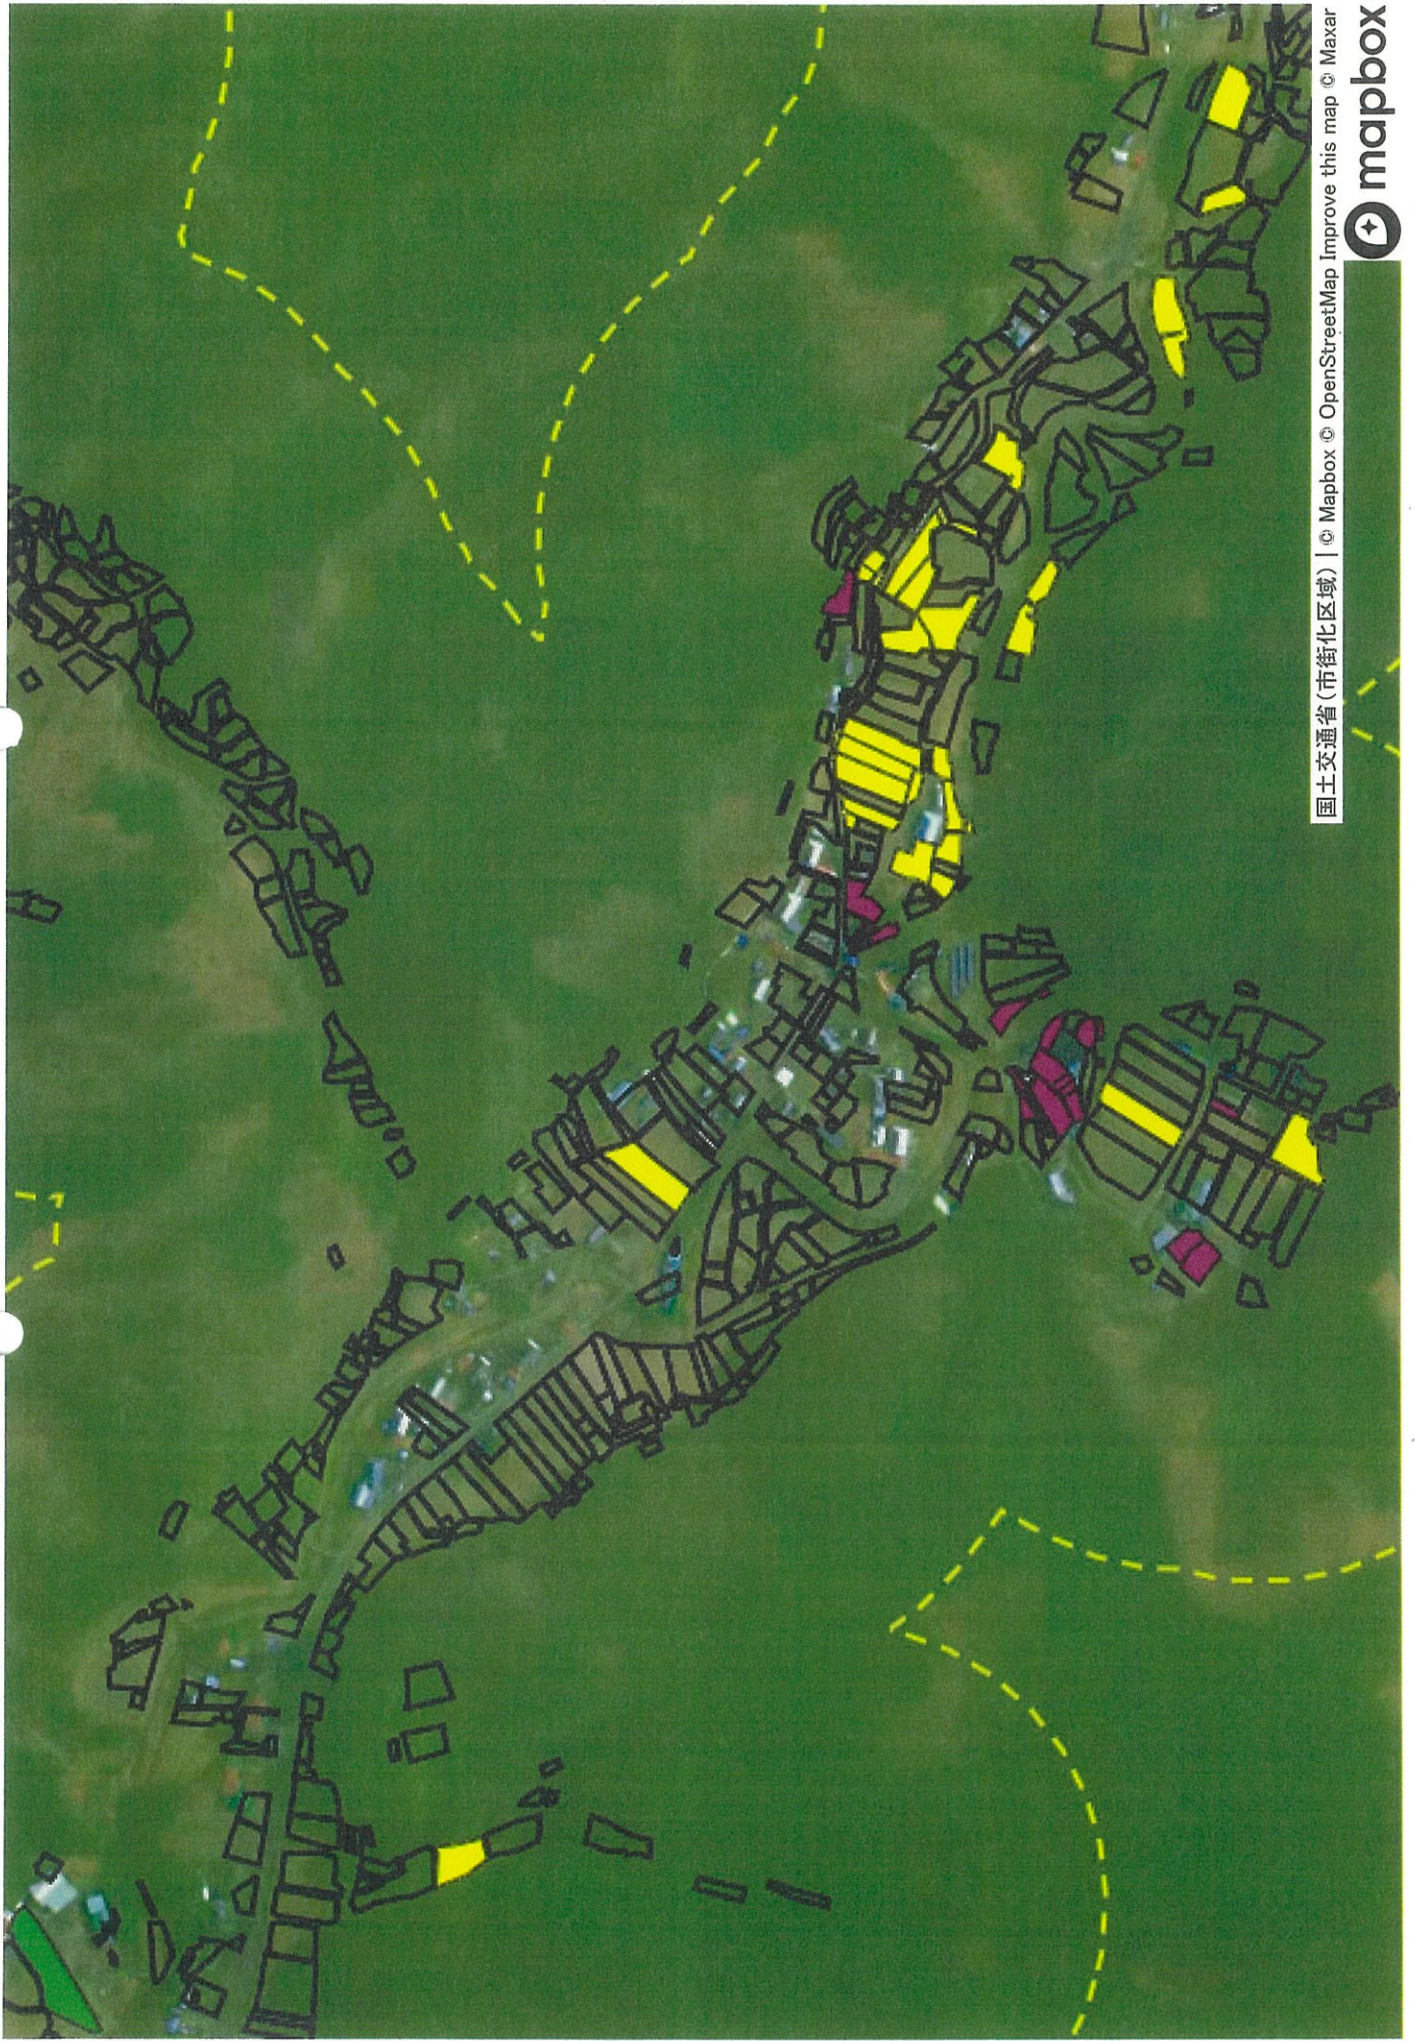

目標地図

U L L W A I B J A D

国土交通省(市街化区域) | © Mapbox © OpenStreetMap Improve this map © Maxar

1 : 6584

国土交通省(市街化区域) | © Mapbox © OpenStreetMap Improve this map © Maxar

国土交通省(市街化区域) | © Mapbox © OpenStreetMap Improve this map © Maxar

国土交通省(市街化区域) | © Mapbox © OpenStreetMap Improve this map © Maxar

国土交通省(市街化区域) | © Mapbox © OpenStreetMap Improve this map © Maxar

国土交通省(市街化区域) | © Mapbox © OpenStreetMap Improve this map © Maxar

国土交通省(市街化区域) | © Mapbox © OpenStreetMap Improve this map © Maxar

国土交通省(市街化区域) | © Mapbox © OpenStreetMap Improve this map © Maxar