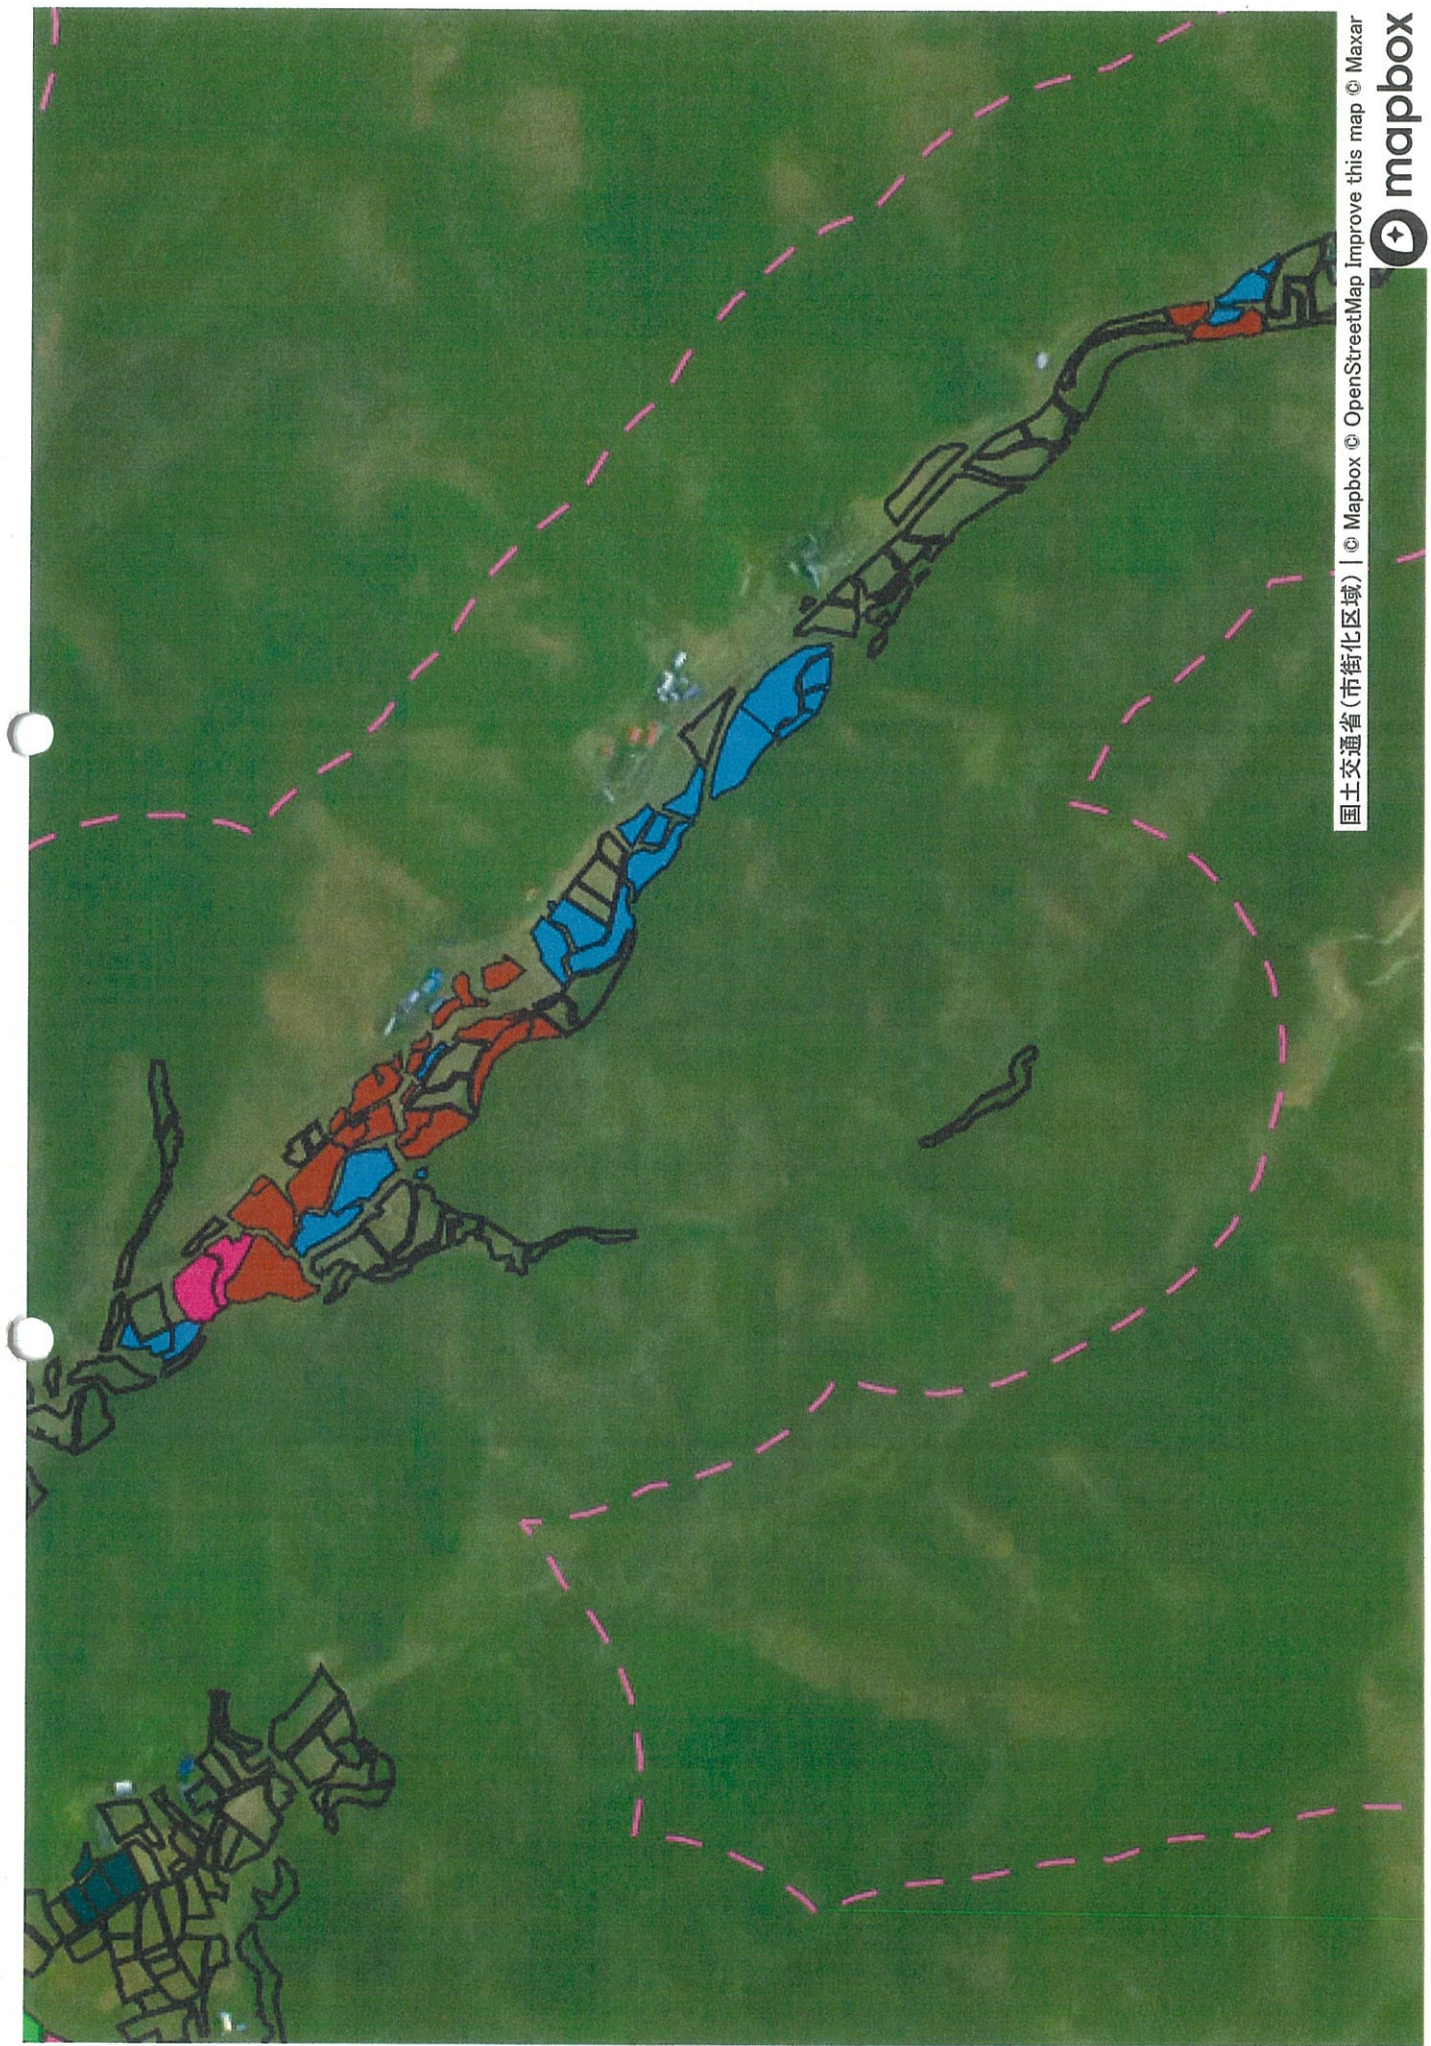

国土交通省(市街化区域) | © Mapbox © OpenStreetMap Improve this map © Maxar