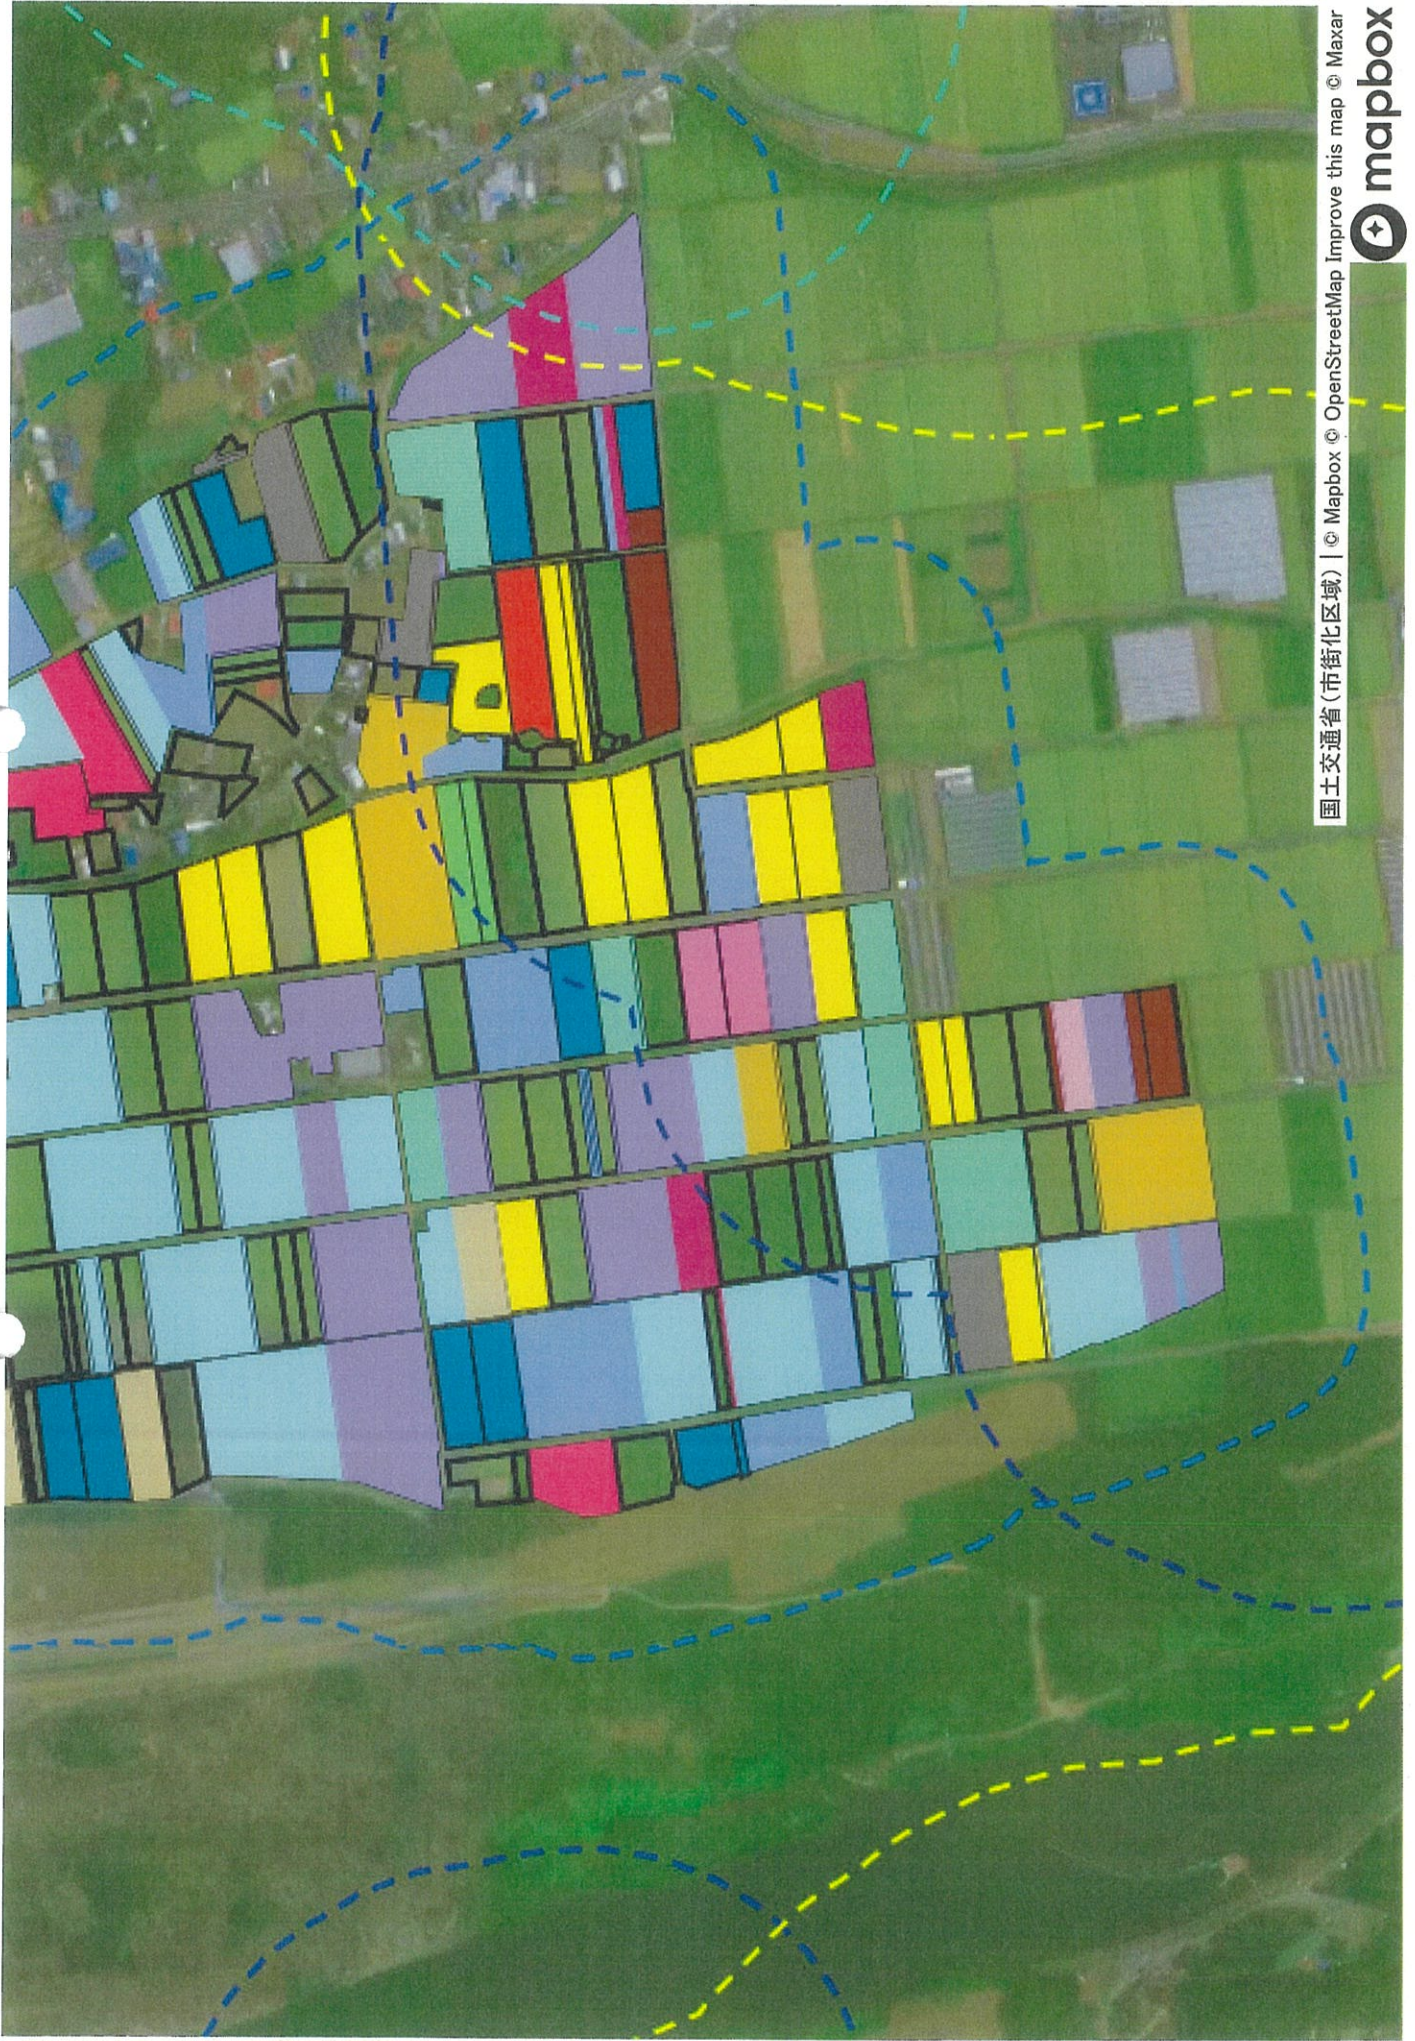

目標地図

1902722>VWD<Z&YΣ05h
JIRW00H00-0AD<Z&YΣ05h

国土交通省(市街化区域) | © Mapbox © OpenStreetMap Improve this map © Maxar

1 : 6331

国土交通省(市街化区域) | © Mapbox © OpenStreetMap Improve this map © Maxar

国土交通省(市街化区域) | © Mapbox © OpenStreetMap Improve this map © Maxar