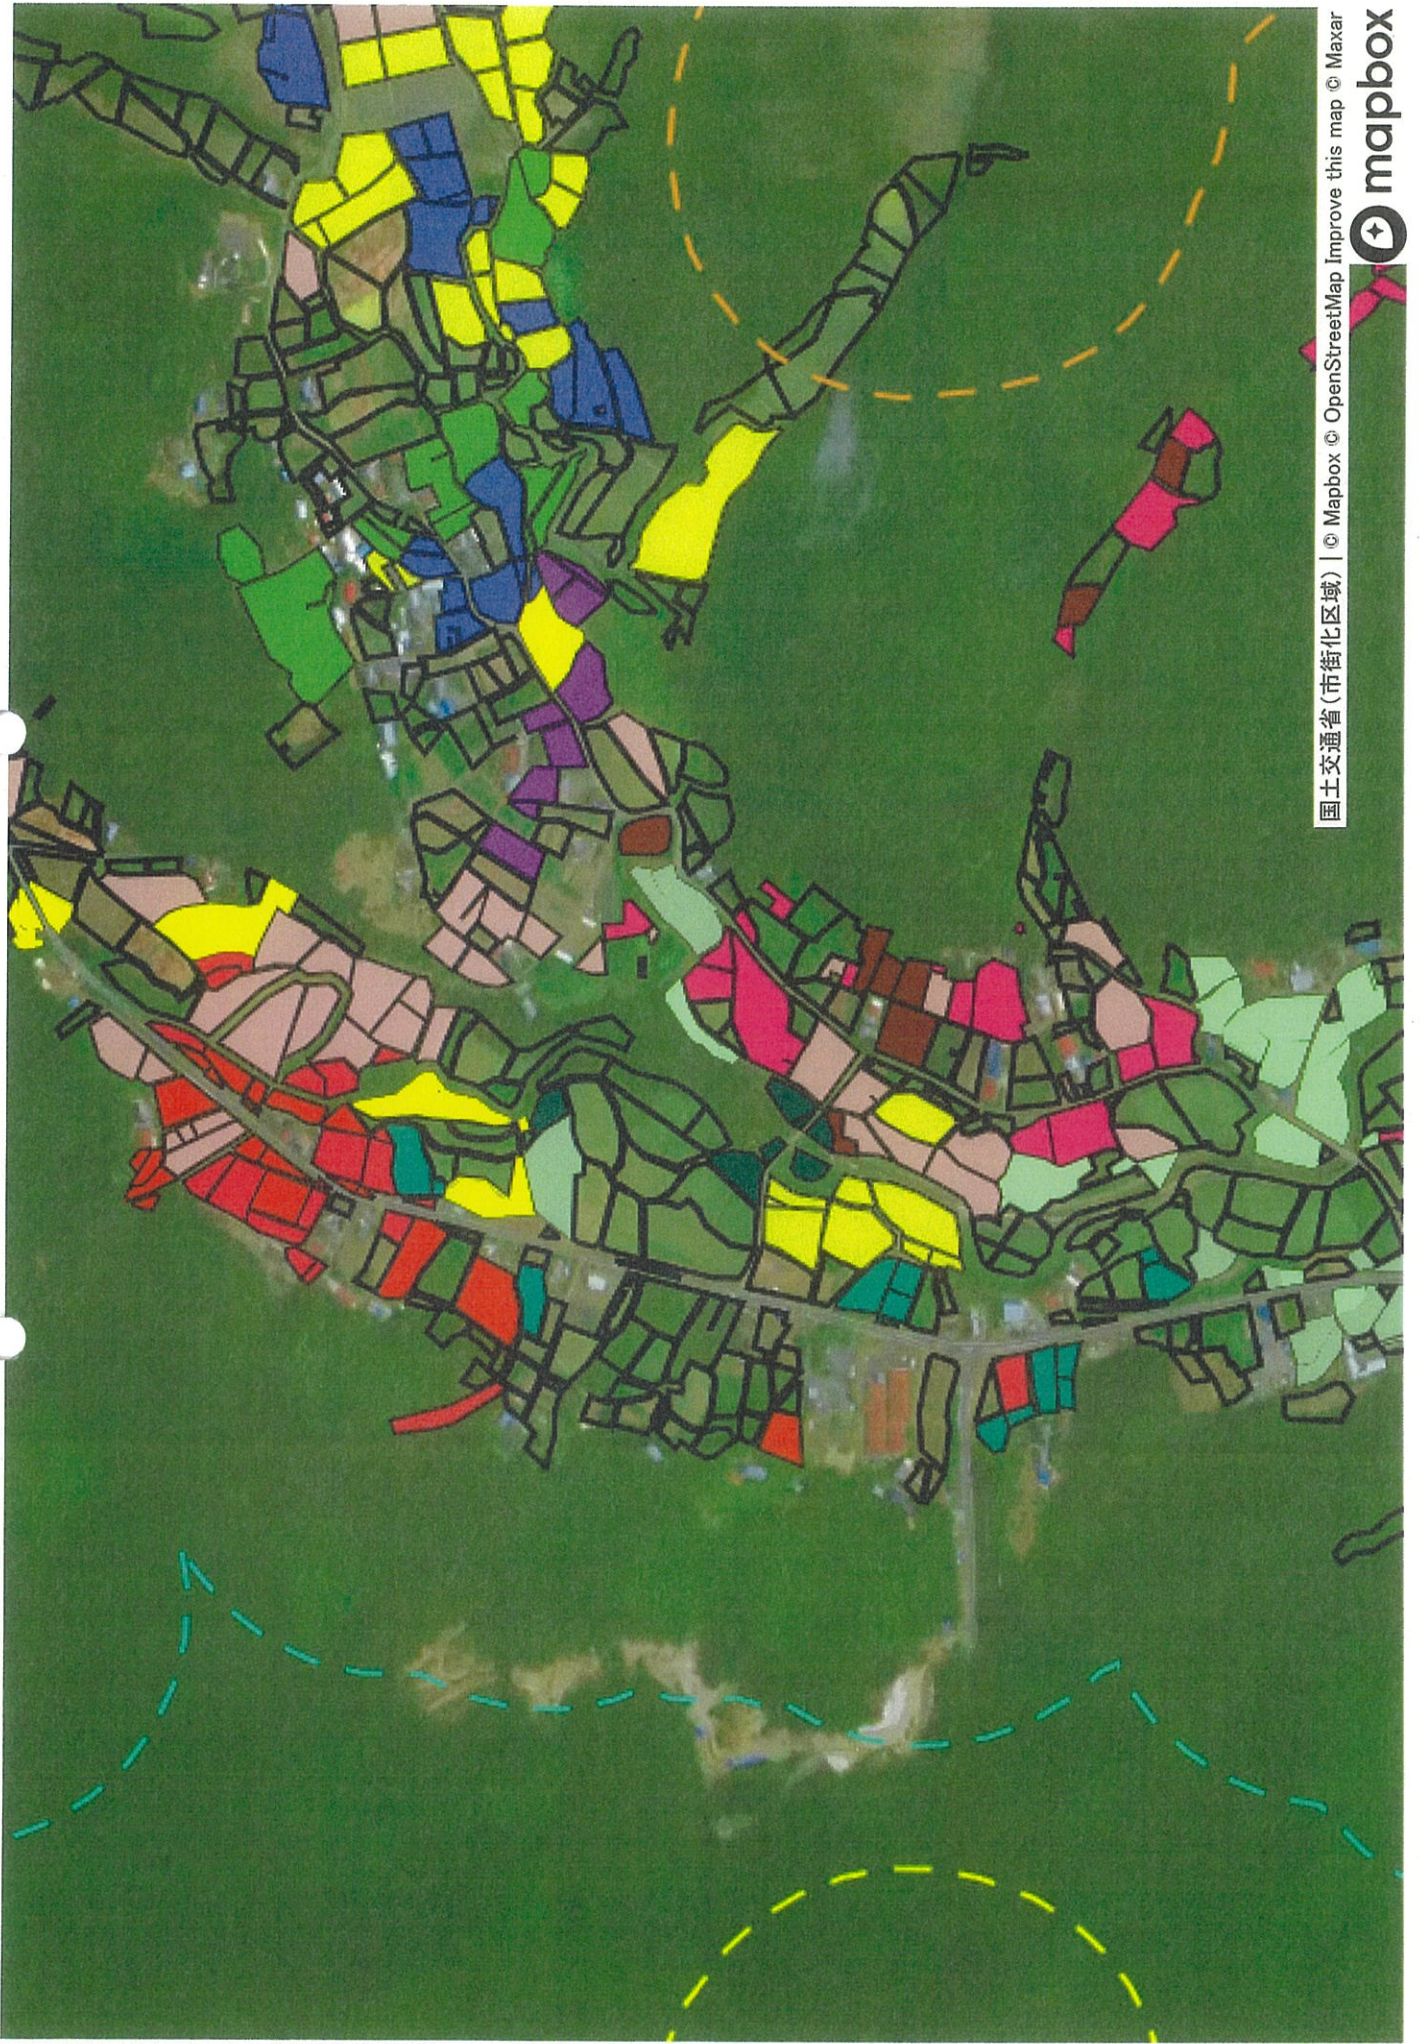

目標地図

国土交通省(市街化区域) | © Mapbox © OpenStreetMap Improve this map © Maxar  mapbox

1:7486

国土交通省(市街化区域) | © Mapbox © OpenStreetMap Improve this map © Maxar

国土交通省(市街化区域) | © Mapbox © OpenStreetMap Improve this map © Maxar

国土交通省(市街化区域) | © Mapbox © OpenStreetMap Improve this map © Maxar

国土交通省(市街化区域) | © Mapbox © OpenStreetMap Improve this map © Maxar

国土交通省(市街化区域) | © Mapbox © OpenStreetMap Improve this map © Maxar

国土交通省(市街化区域) | © Mapbox © OpenStreetMap Improve this map © Maxar