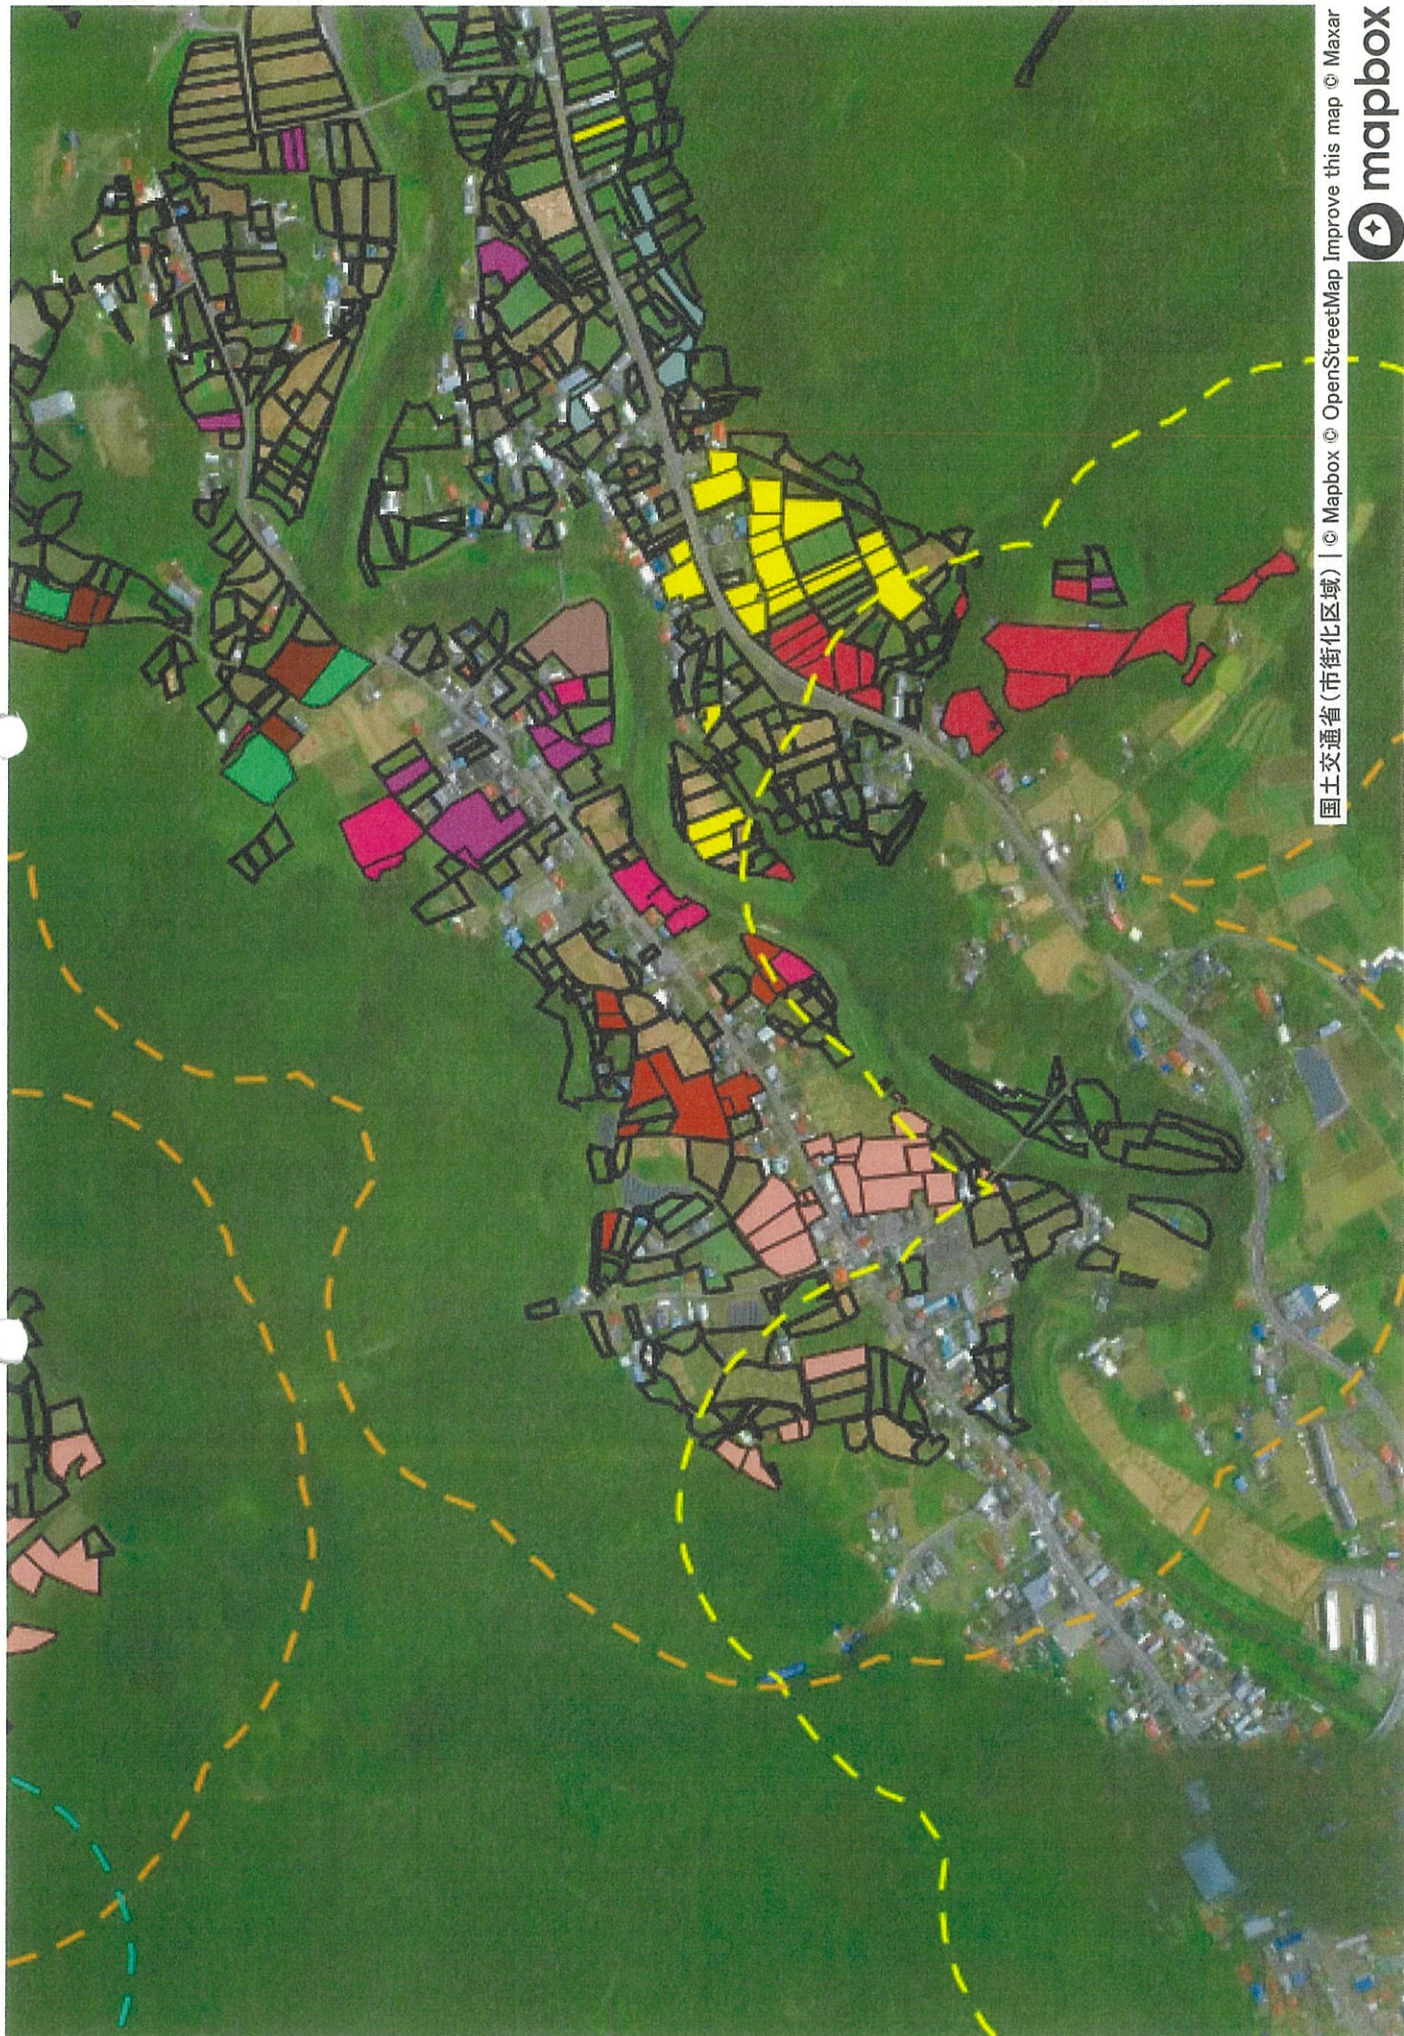

目標地図

国土交通省(市街化区域) | © Mapbox © OpenStreetMap Improve this map © Maxar  mapbox

1 : 9135

国土交通省(市街化区域) | © Mapbox © OpenStreetMap Improve this map © Maxar

国土交通省(市街化区域) © Mapbox © OpenStreetMap Improve this map © Maxar

国土交通省(市街化区域) | © Mapbox © OpenStreetMap Improve this map © Maxar

国土交通省(市街化区域) | © Mapbox © OpenStreetMap Improve this map © Maxar