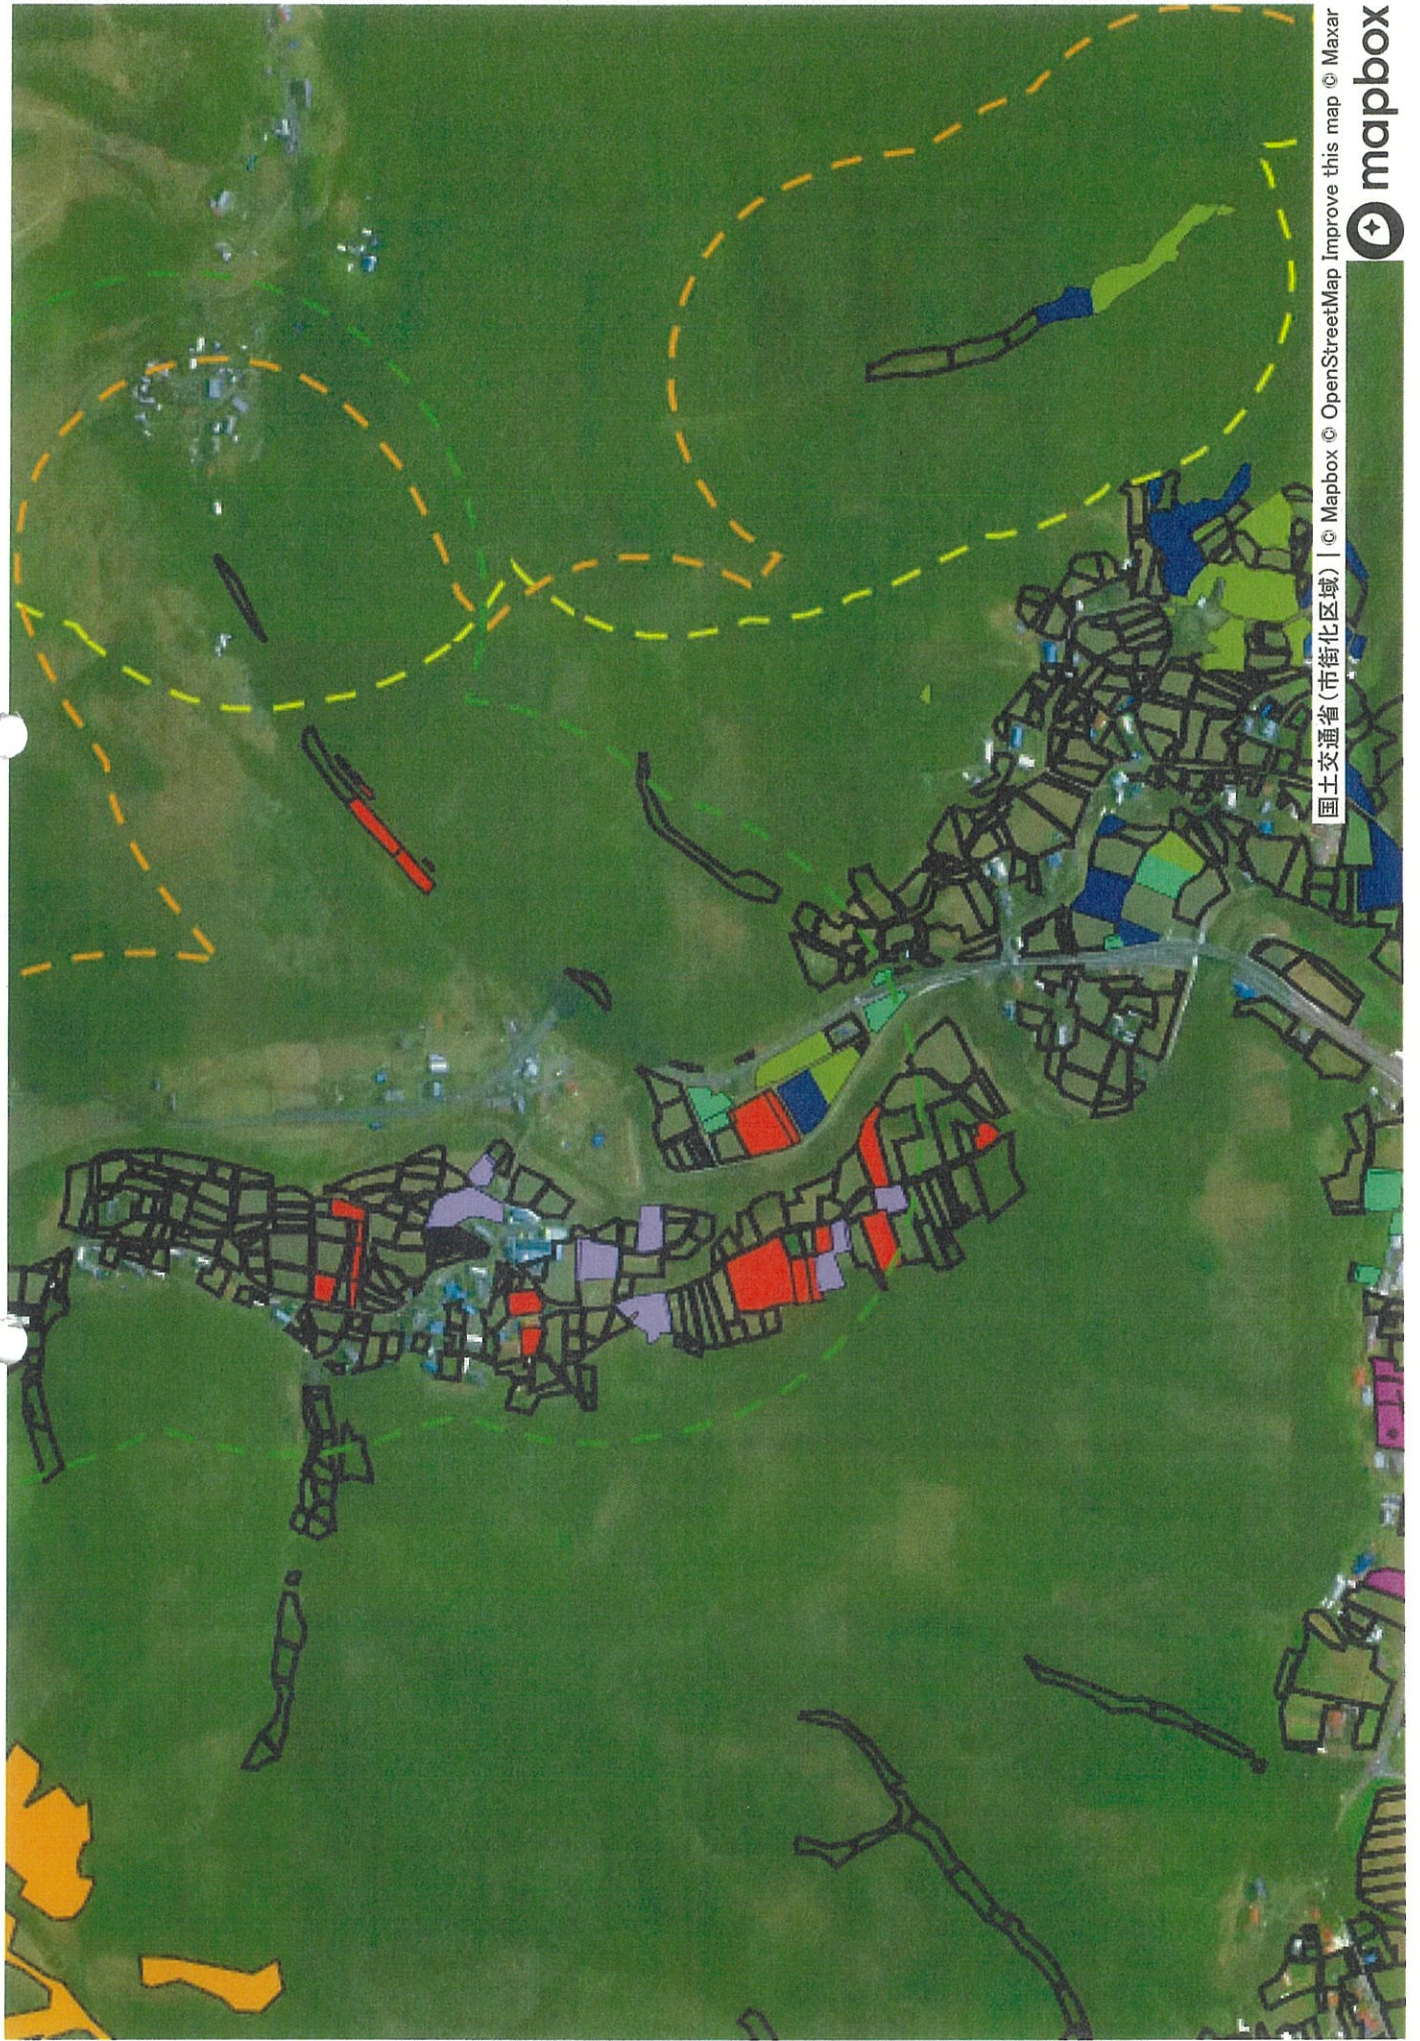

目標地図

国土交通省(市街化区域) | © Mapbox © OpenStreetMap Improve this map © Maxar  mapbox

1 : 9135

国土交通省(市街化区域) | © Mapbox © OpenStreetMap Improve this map © Maxar

国土交通省(市街化区域) © Mapbox © OpenStreetMap Improve this map © Maxar

国土交通省(市街化区域) | © Mapbox © OpenStreetMap Improve this map © Maxar

国土交通省(市街化区域) | © Mapbox © OpenStreetMap Improve this map © Maxar